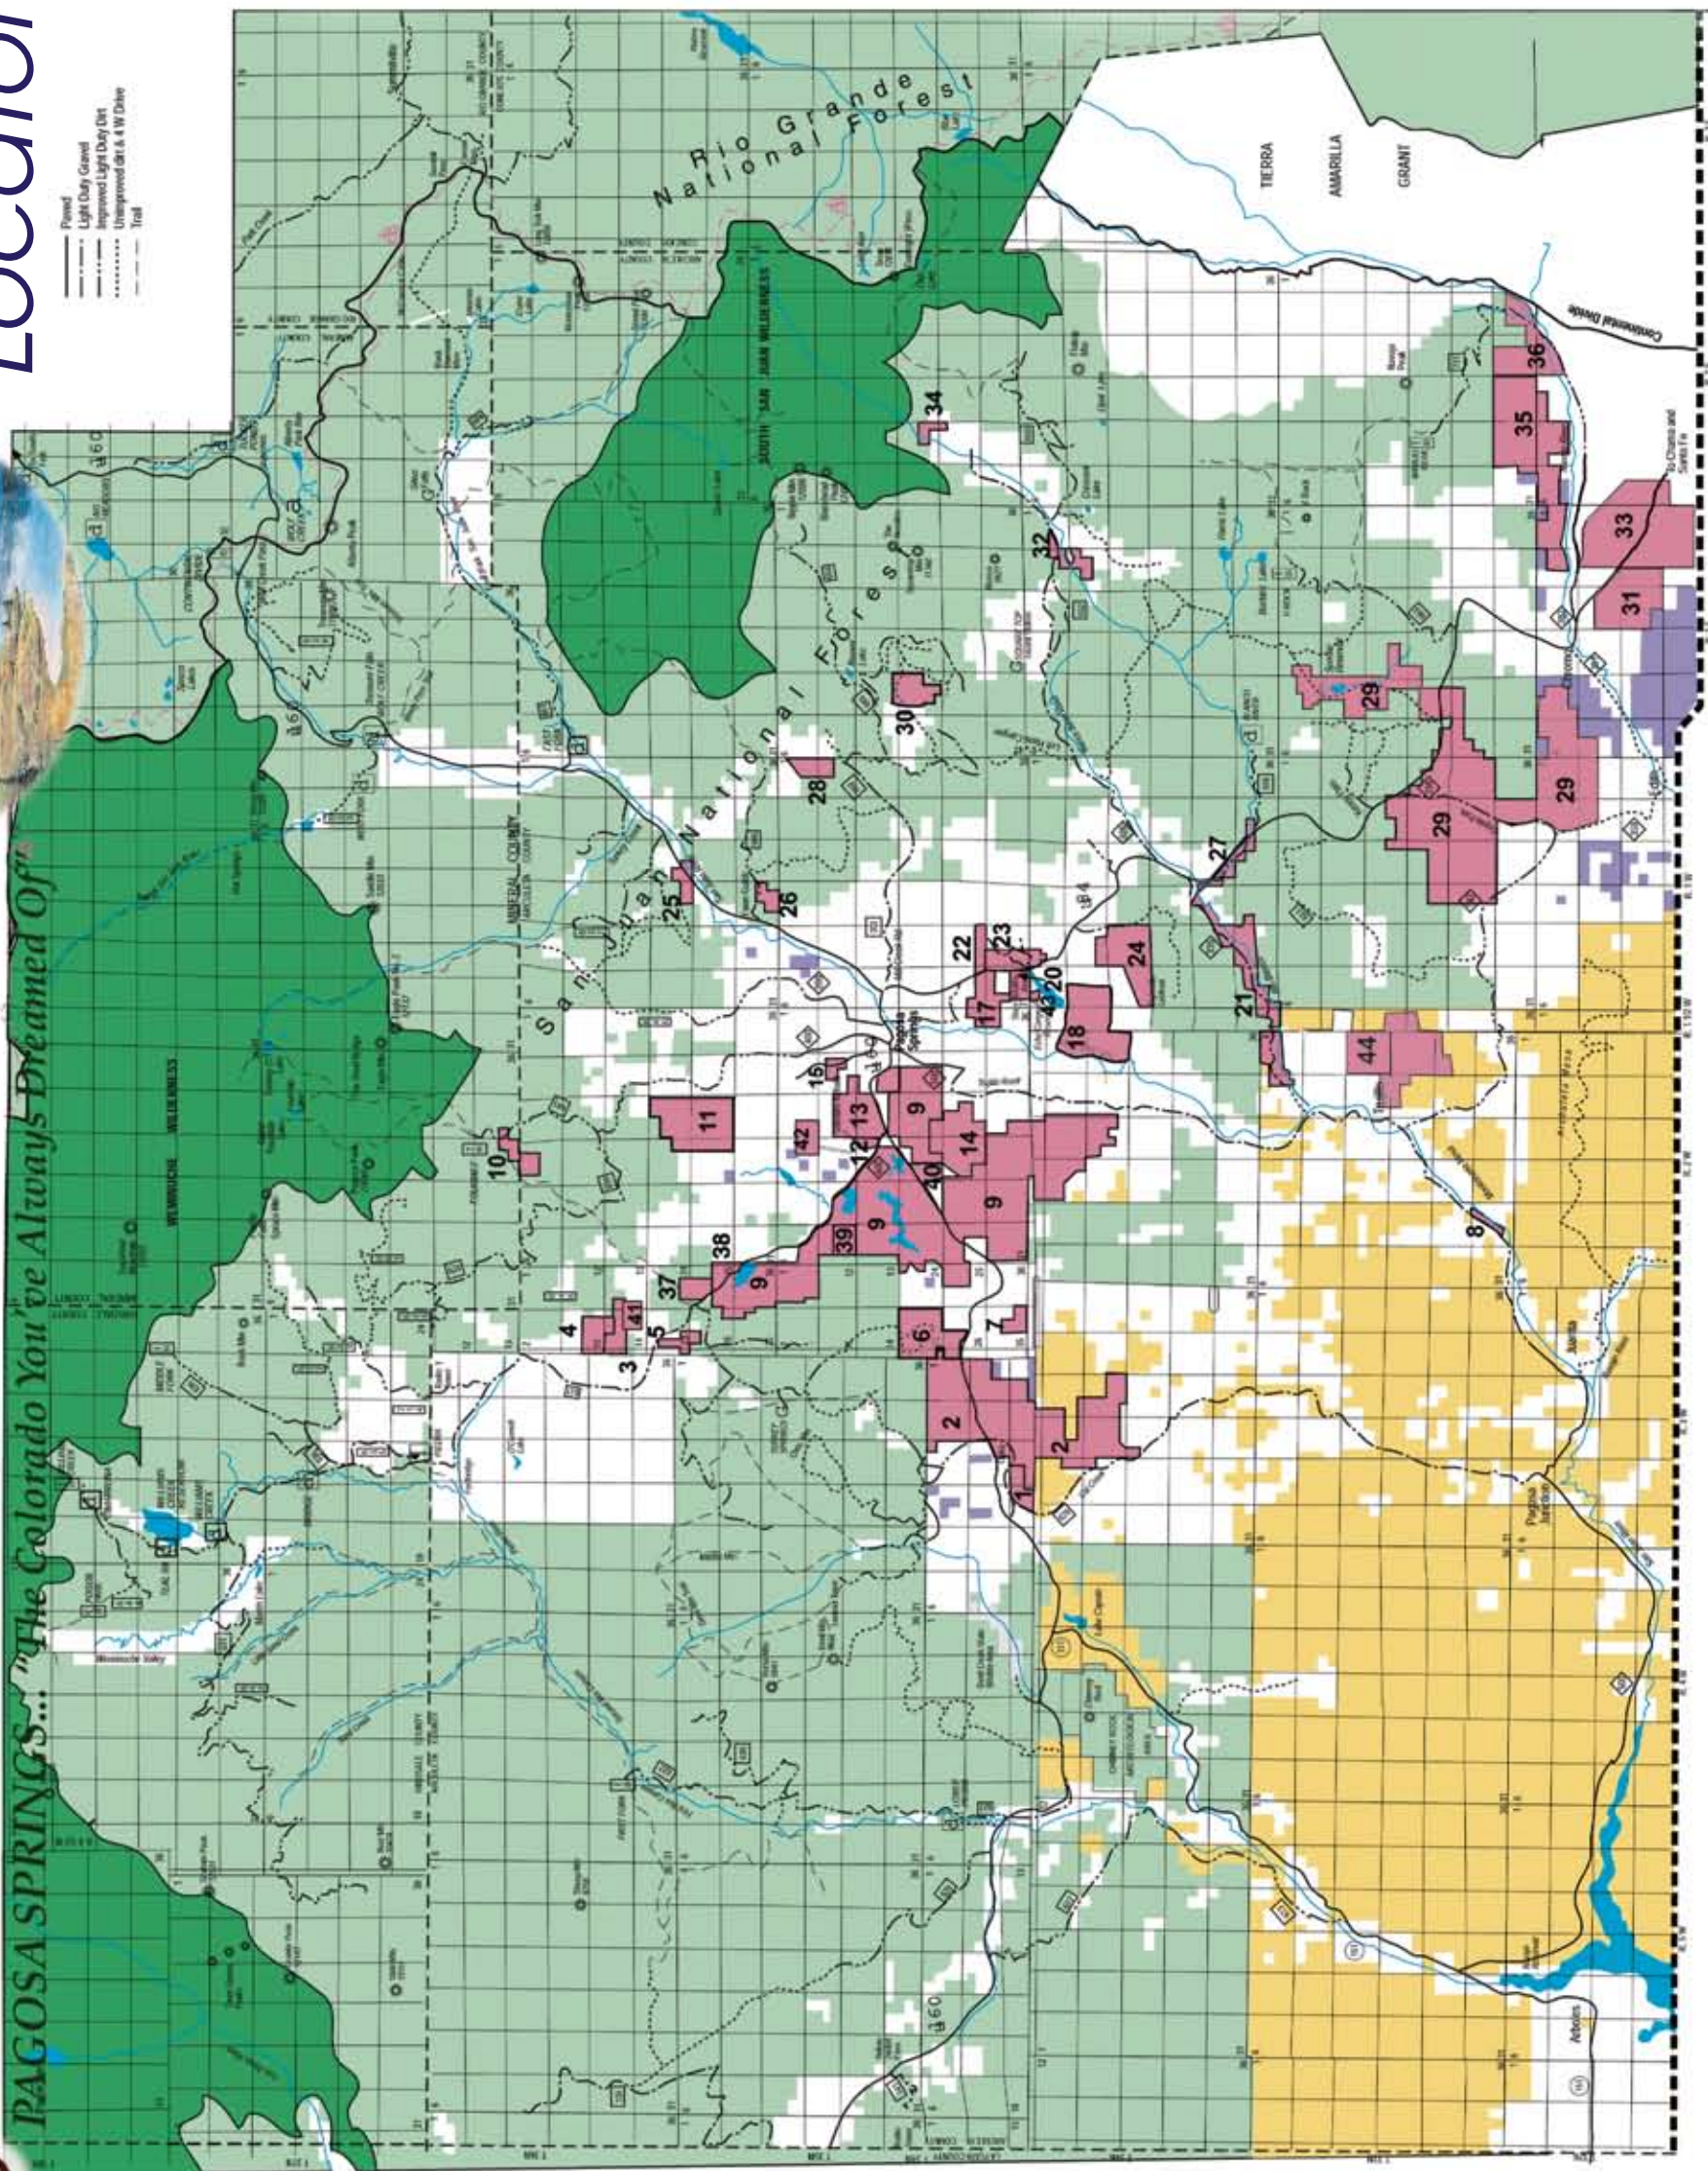

JIM SMITH REALTY

Subdivision Locator Map

PAGOSA SPRINGS... "The Colorado You've Always Dreamed Of"

Paved
Light Duty Gravel
Improved Light Duty Dirt
Unpaved dirt & W Drive
Trail

National Forest
National Forest Wilderness
Indian Land
BLM Land
Subdivisions

- 1 Four Corners
- 2 Aspen Springs
- 3 Teyuakan
- 4 Pagosa Peaks
- 5 Wildflower
- 6 Elk Park
- 7 Spring Estates
- 8 San Juan River Estates
- 9 Pagosa Lakes
- Lake Pagosa Park
- Pagosa in the Pines 1 and 2
- Lakeview Village
- Lakeview Estates
- North Village Lake
- The Ranch Community
- Lake Forest Estates
- Twin Creek Village
- Pagosa Highland Estates
- Pagosa Trails and Pagosa Vista
- Martinez Mountain Estates
- Pagosa Meadows and Pagosa Alpha
- 10 Lost Valley of the San Juans
- 11 Hidden Valley
- 12 Piedra Estates
- 13 Pagosa Hills
- 14 Timber Ridge Ranch
- 15 Pagosa Development
- 16 Rock Ridge
- 17 Holiday Acres
- 18 Echo Canyon Ranch
- 19 River Ranch
- 20 Echo Lake Estates
- 21 Rio Blanco Valley and Cabin Sites
- 22 Continental Estates
- 23 Pagosa Pines
- 24 Loma Linda
- 25 San Juan River Resort
- 26 Log Park
- 27 Hudson Rio Blanco
- Carrle Blanco Cabin Sites
- 28 High West
- 29 Alpine Lakes Ranch
- Elk Ridge
- Ponderosa Hills
- Coyote Park
- Alpine Meadows
- Emerald Lake
- Cool Pines
- 30 Rito Blanco
- 31 Spring Valley
- 32 Blue Mountain Ranches
- 33 Crowley Ranch Reserve
- 34 Majestic Mountain
- 35 Navajo River Ranch
- 36 Navajo Peak Ranch
- 37 The Reserve
- 38 Rendezvous
- 39 Powderhorn
- 40 Pagosa Lakes Ranch
- 41 Eagle Peak Ranch
- 42 Cloman Industrial Park
- 43 Blue Lake Estates
- 44 Pinon Hills Ranch