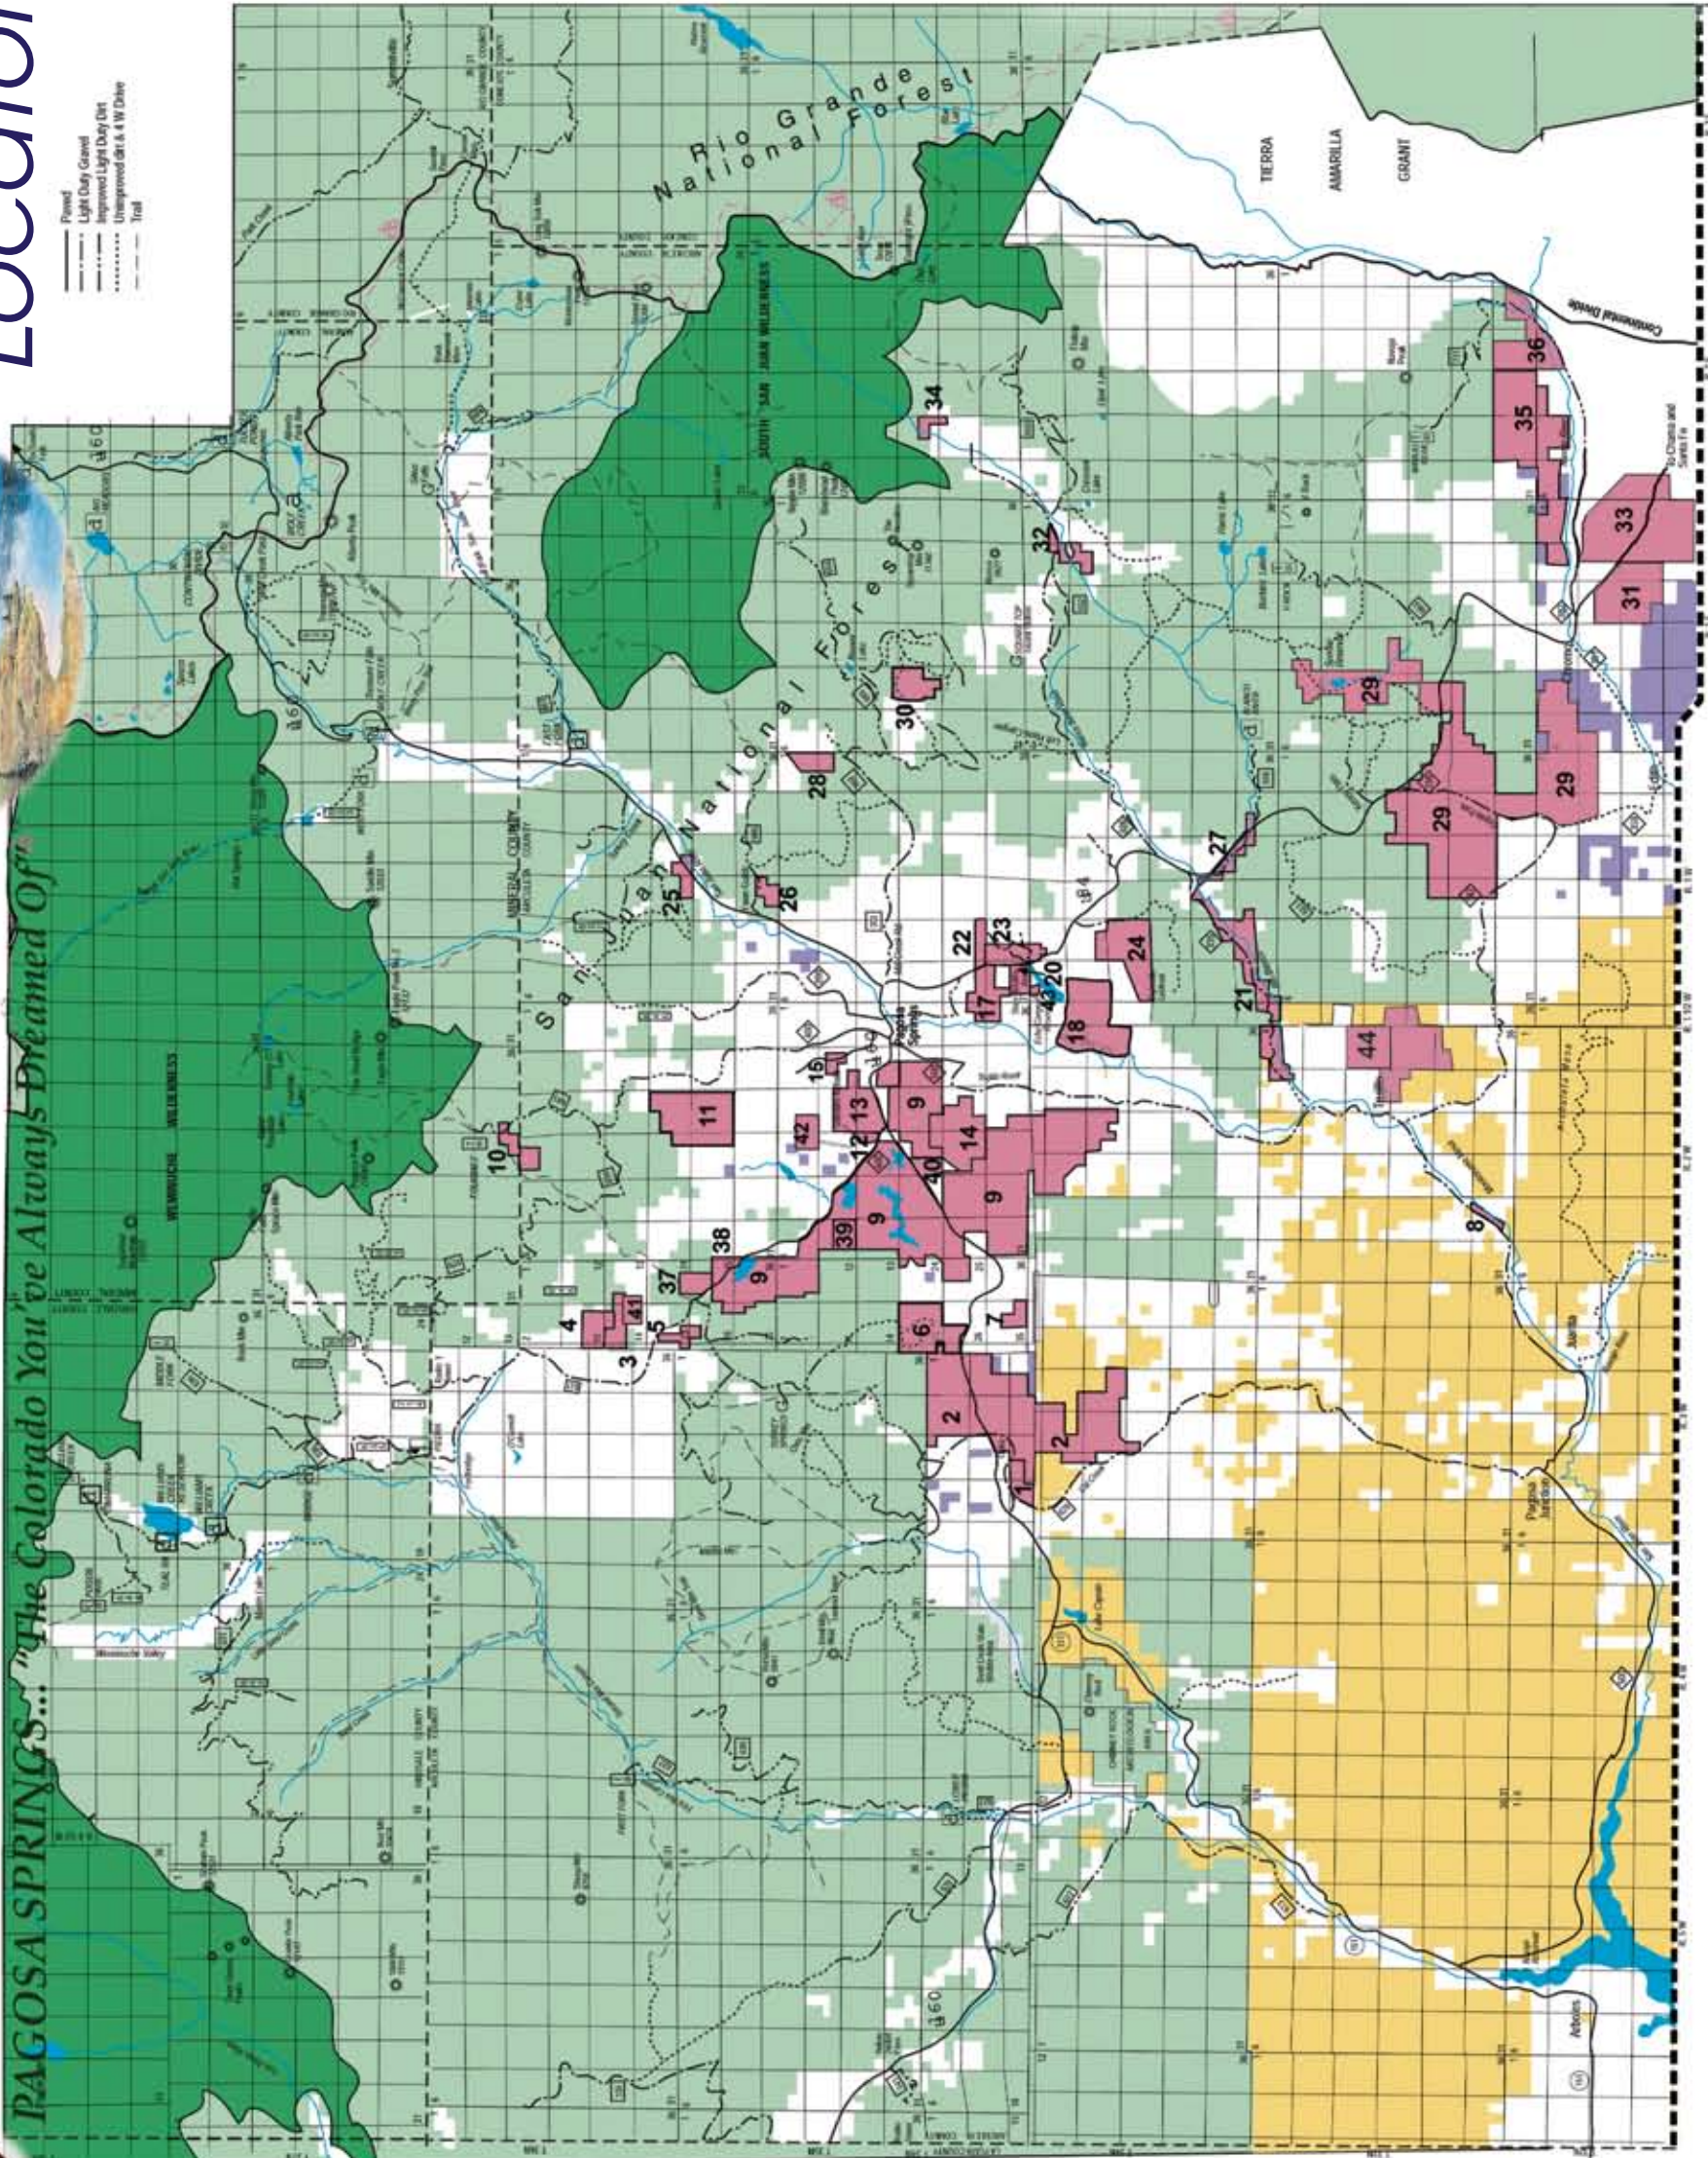

# Subdivision Locator Map

PAGOSA SPRINGS... "The Colorado You've Always Dreamed Of"

Paved  
 Light Duty Gravel  
 Improved Light Duty DIRT  
 Unimproved dirt & W Drive  
 Trail

National Forest  
 National Forest Wilderness  
 Indian Land  
 BLM Land  
 Subdivisions

- 1 Four Corners
- 2 Aspen Springs
- 3 Teyuakan
- 4 Pagosa Peaks
- 5 Wildflower
- 6 Elk Park
- 7 Spring Estates
- 8 San Juan River Estates
- 9 Pagosa Lakes
- Lake Pagosa Park
- Pagosa in the Pines 1 and 2
- Lakeview Village
- Lakeview Estates
- North Village Lake
- The Ranch Community
- Lake Forest Estates
- Twin Creek Village
- Pagosa Highland Estates
- Pagosa Trails and Pagosa Vista
- Martinez Mountain Estates
- Pagosa Meadows and Pagosa Alpha
- 10 Lost Valley of the San Juans
- 11 Hidden Valley
- 12 Piedra Estates
- 13 Pagosa Hills
- 14 Timber Ridge Ranch
- 15 Pagosa Development
- 16 Rock Ridge
- 17 Holiday Acres
- 18 Echo Canyon Ranch
- 19 River Ranch
- 20 Echo Lake Estates
- 21 Rio Blanco Valley and Cabin Sites
- 22 Continental Estates
- 23 Pagosa Pines
- 24 Loma Linda
- 25 San Juan River Resort
- 26 Log Park
- 27 Hudson Rio Blanco
- Carrle Blanco Cabin Sites
- 28 High West
- 29 Alpine Lakes Ranch
- Elk Ridge
- Ponderosa Hills
- Coyote Park
- Alpine Meadows
- Emerald Lake
- Cool Pines
- 30 Rito Blanco
- 31 Spring Valley
- 32 Blue Mountain Ranches
- 33 Crowley Ranch Reserve
- 34 Majestic Mountain
- 35 Navajo River Ranch
- 36 Navajo Peak Ranch
- 37 The Reserve
- 38 Rendezvous
- 39 Powderhorn
- 40 Pagosa Lakes Ranch
- 41 Eagle Peak Ranch
- 42 Cloman Industrial Park
- 43 Blue Lake Estates
- 44 Pinon Hills Ranch